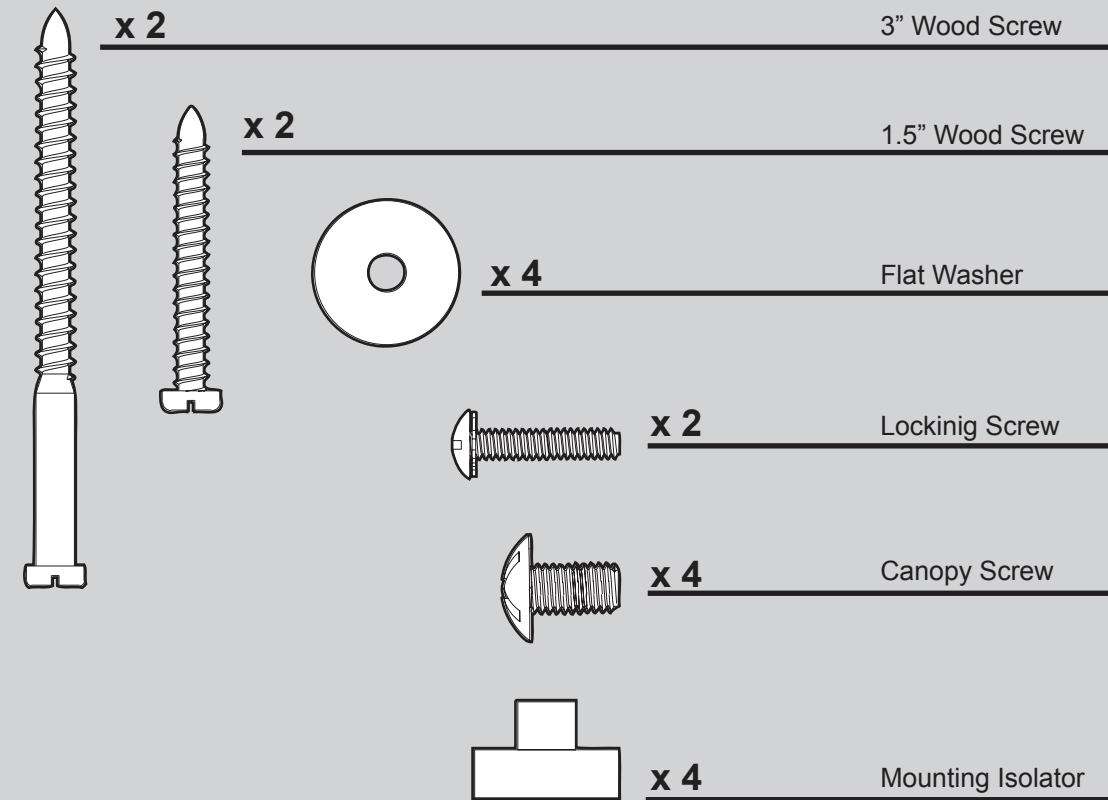

Hardware

(Drawn to Scale)

Fan Parts

(Not Drawn to Scale)

Hanger Bracket Assembly

Blade Assembly

Switch Housing Assembly

PARTS GUIDE

REFER TO THE INSTALLATION MANUAL FOR FULL ASSEMBLY INSTRUCTIONS.

Parts List	Model #	23903	23898	23908	23909
	Asm. Dwg. #	99601-01	99601-02	99601-03	99601-04
	Finish	Antique Pewter	Provincial Gold	Brushed Bronze	White
Item Name	Qty	Part #	Part #	Part #	Part #
Ceiling Plate	1	73846-01	73846-01	73846-01	73846-01
Motor Housing	1	92511-03	92511-03	92511-03	92511-03
Housing Cover Screw	4	74508-37	74508-37	74508-37	74508-37
Wood Screw 1.5"	2	06512-01	06512-01	06512-01	06512-01
Wood Screw 3"	2	03144-03	03144-03	03144-03	03144-03
Locking Screw	2	74508-06	74508-06	74508-06	74508-06
Flat Washer	4	06301-01	06301-01	06301-01	06301-01
Mounting Isolator	4	67290-01	67290-01	67290-01	67290-01
Light Kit Assembly	1	99602-14	99602-26	99602-72	99602-03
Globe/Shade	3	G0088-01	G0088-02	G0088-03	G0088-04
Light bulb / Bulb	3	77646-04	77646-04	77646-04	77646-04
Blade Iron Set	1	99676-05	99676-05	99676-05	99676-05
Blade Set	1	G0761-27	G0761-28	G0761-29	G0761-49
Screw, Blade Iron Armature	11	63755-05	63755-05	63755-05	63755-05
Hardware Kit	1	99601-00-860	99601-00-861	99601-00-862	99601-00-863
Blade Grommet					
Blade Assembly Screw					
Screw, Machine, 6-32					
Wire Connector					
Screw, Switch Housing Assembly					
Pull Chain	2	63756-42	63756-42	63756-42	63756-42
Pull Chain Pendant	1	G0090-01	G0090-01	G0090-01	G0090-01
Pull Chain Pendant	1	G0091-01	G0091-01	G0091-01	G0091-01
Globe Assembly Nut	3	75990-01	75990-01	75990-01	75990-01
Balancing Kit	1	65666-01	65666-01	65666-01	65666-01